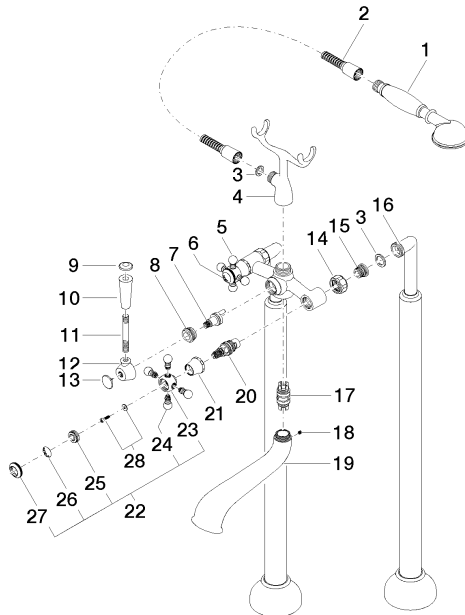

MADISON Two-hole bath mixer for free-standing assembly with hand shower set - Durabron (23kt Gold)

MADISON

25 943 360

- 245mm projection
- spout: rectangular normal flow
- Hand shower: COMPACT RAIN, max. flow rate 6.8 l/min (at 3 bar)
- hand shower with anti-scale system
- rotary diverter for bath/shower
- wall bracket
- total height 901 mm
- stand pipes height 730 mm
- height up to aerator 610 mm
- slide-on rosettes Ø 90 mm
- gauge 153 mm
- metal shower hose 1250mm with integrated anti-twist protection
- max. flow 51 l/min at 3 bar flow pressure
- WRAS 1911027

MADISON

25 943 360

MADISON Two-hole bath mixer for free-standing assembly with hand shower set - Durabronss (23kt Gold)

MADISON

25 943 360

Spare parts list

No.	Item Number	Name	Quantity used	Delivery time
1	28 002 970-09	MADISON Metal hand shower with porcelain insert (white) - Durabronss (23kt Gold)	1	40
2	28 104 970-09	Metal shower hose 1/2" x 1/2" x 1250 mm - Durabronss (23kt Gold)	1	40
3	90 14 20 002 00 90	seal	1	2
4	04 17 20 010 00-09	holder	1	60
5	04 20 36 002 07-09	handle (hot)	1	40
6	09 26 01 011 90	accessories	1	2
7	90 15 01 001 00 90	diverter	1	2
8	09 23 10 007 90	nut	1	2
9	09 30 30 062-09	screw	1	40
10	11 170 370-09	MADISON Lever insert - Durabronss (23kt Gold)	1	40
11	09 28 22 013 90	pipe	1	2
12	09 18 20 011-09	base	1	40
13	09 30 30 064-09	screw	1	40
14	09 23 30 010-09	nut	2	40
15	04 29 05 014 00 90	nipple	2	2
16	12 943 360-09	connection	1	60
17	90 21 10 010 00 90	insert	1	2
18	90 31 11 030 00 90	pin	1	2
19	13 592 380-09	spout	1	60
20	90 90 03 131 00 90	top	2	2
21	09 21 02 055-09	cover	2	40
22	04 20 36 002 06-09	handle (cold)	1	40
23	09 20 36 002-09	handle	2	40
24	09 20 36 004-09	handle	8	40
25	09 20 83 006 90	handle	2	2
26	09 26 01 010 90	accessories	1	2
27	09 20 36 005-09	handle	2	40
28	04 30 30 029 00 90	fixing set	2	2